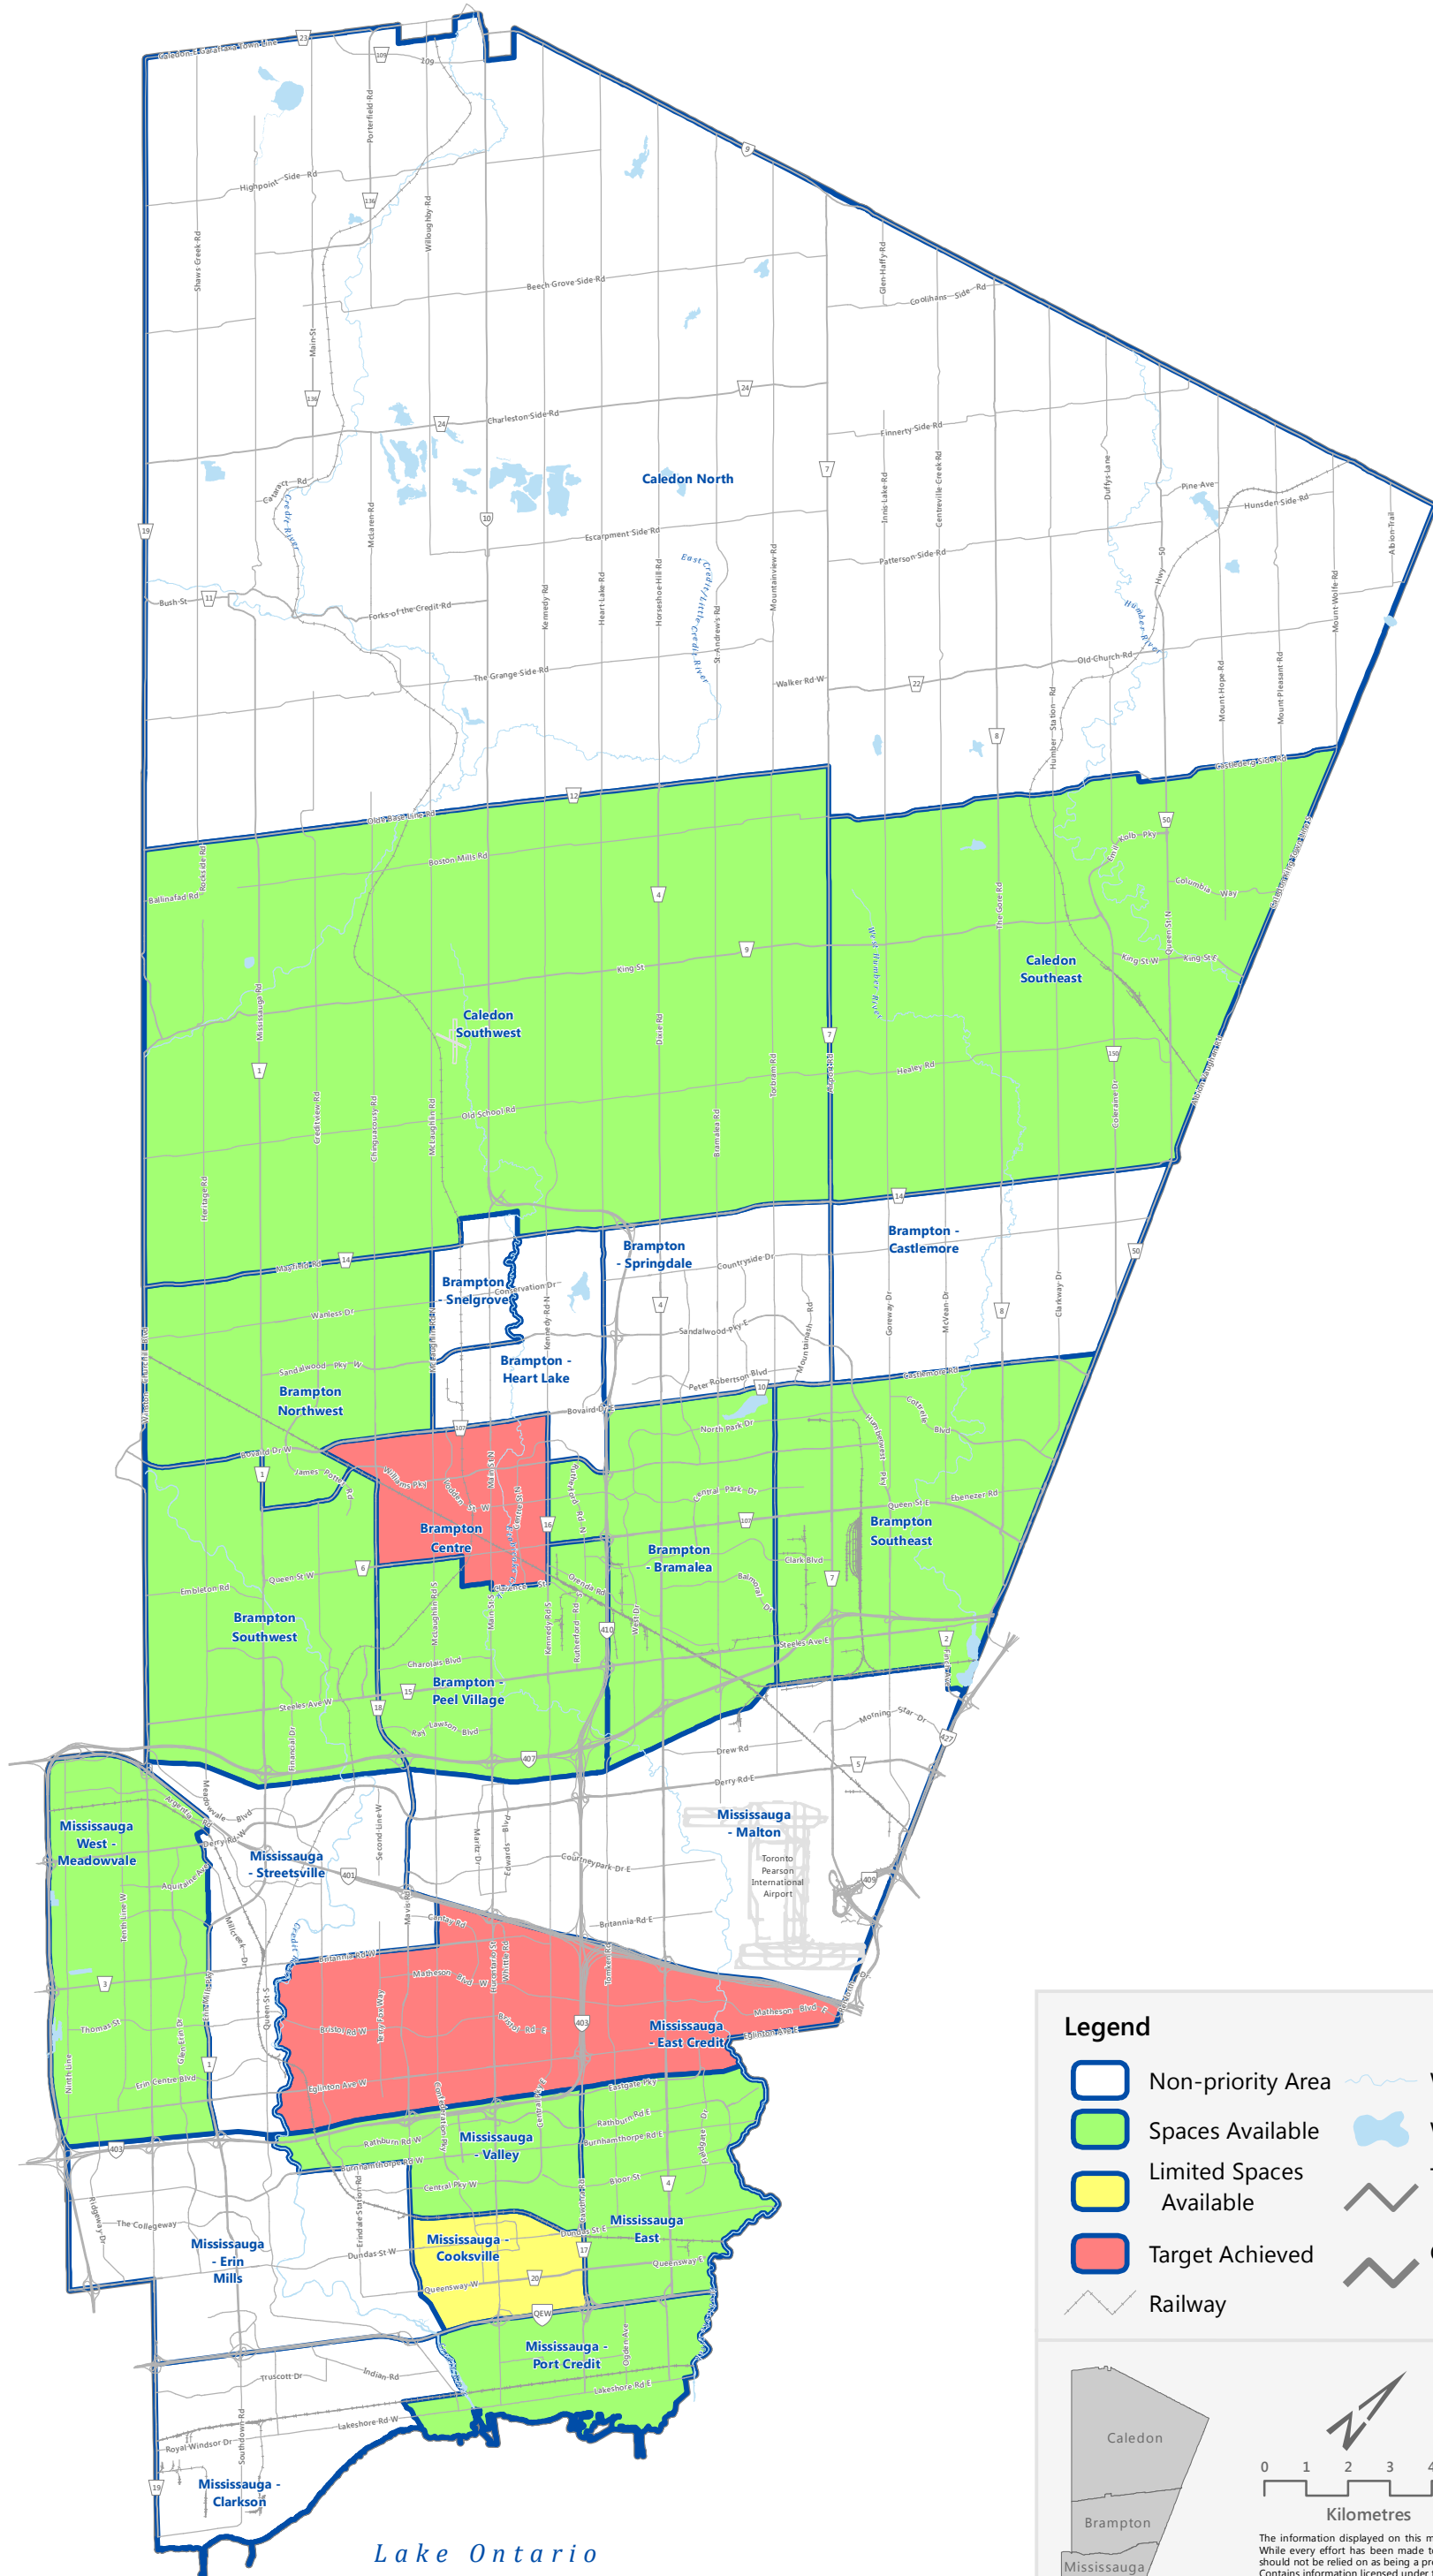

Appendix A – Priority Communities for CWELCC Child Care Expansion

Legend

- Non-priority Area
- Spaces Available
- Limited Spaces Available
- Target Achieved
- Railway
- Watercourse
- Waterbody
- Town / Township / City Boundary
- County / Region Boundary

Region of Peel
working with you

© Region of Peel, Peel Data Centre | November, 2023